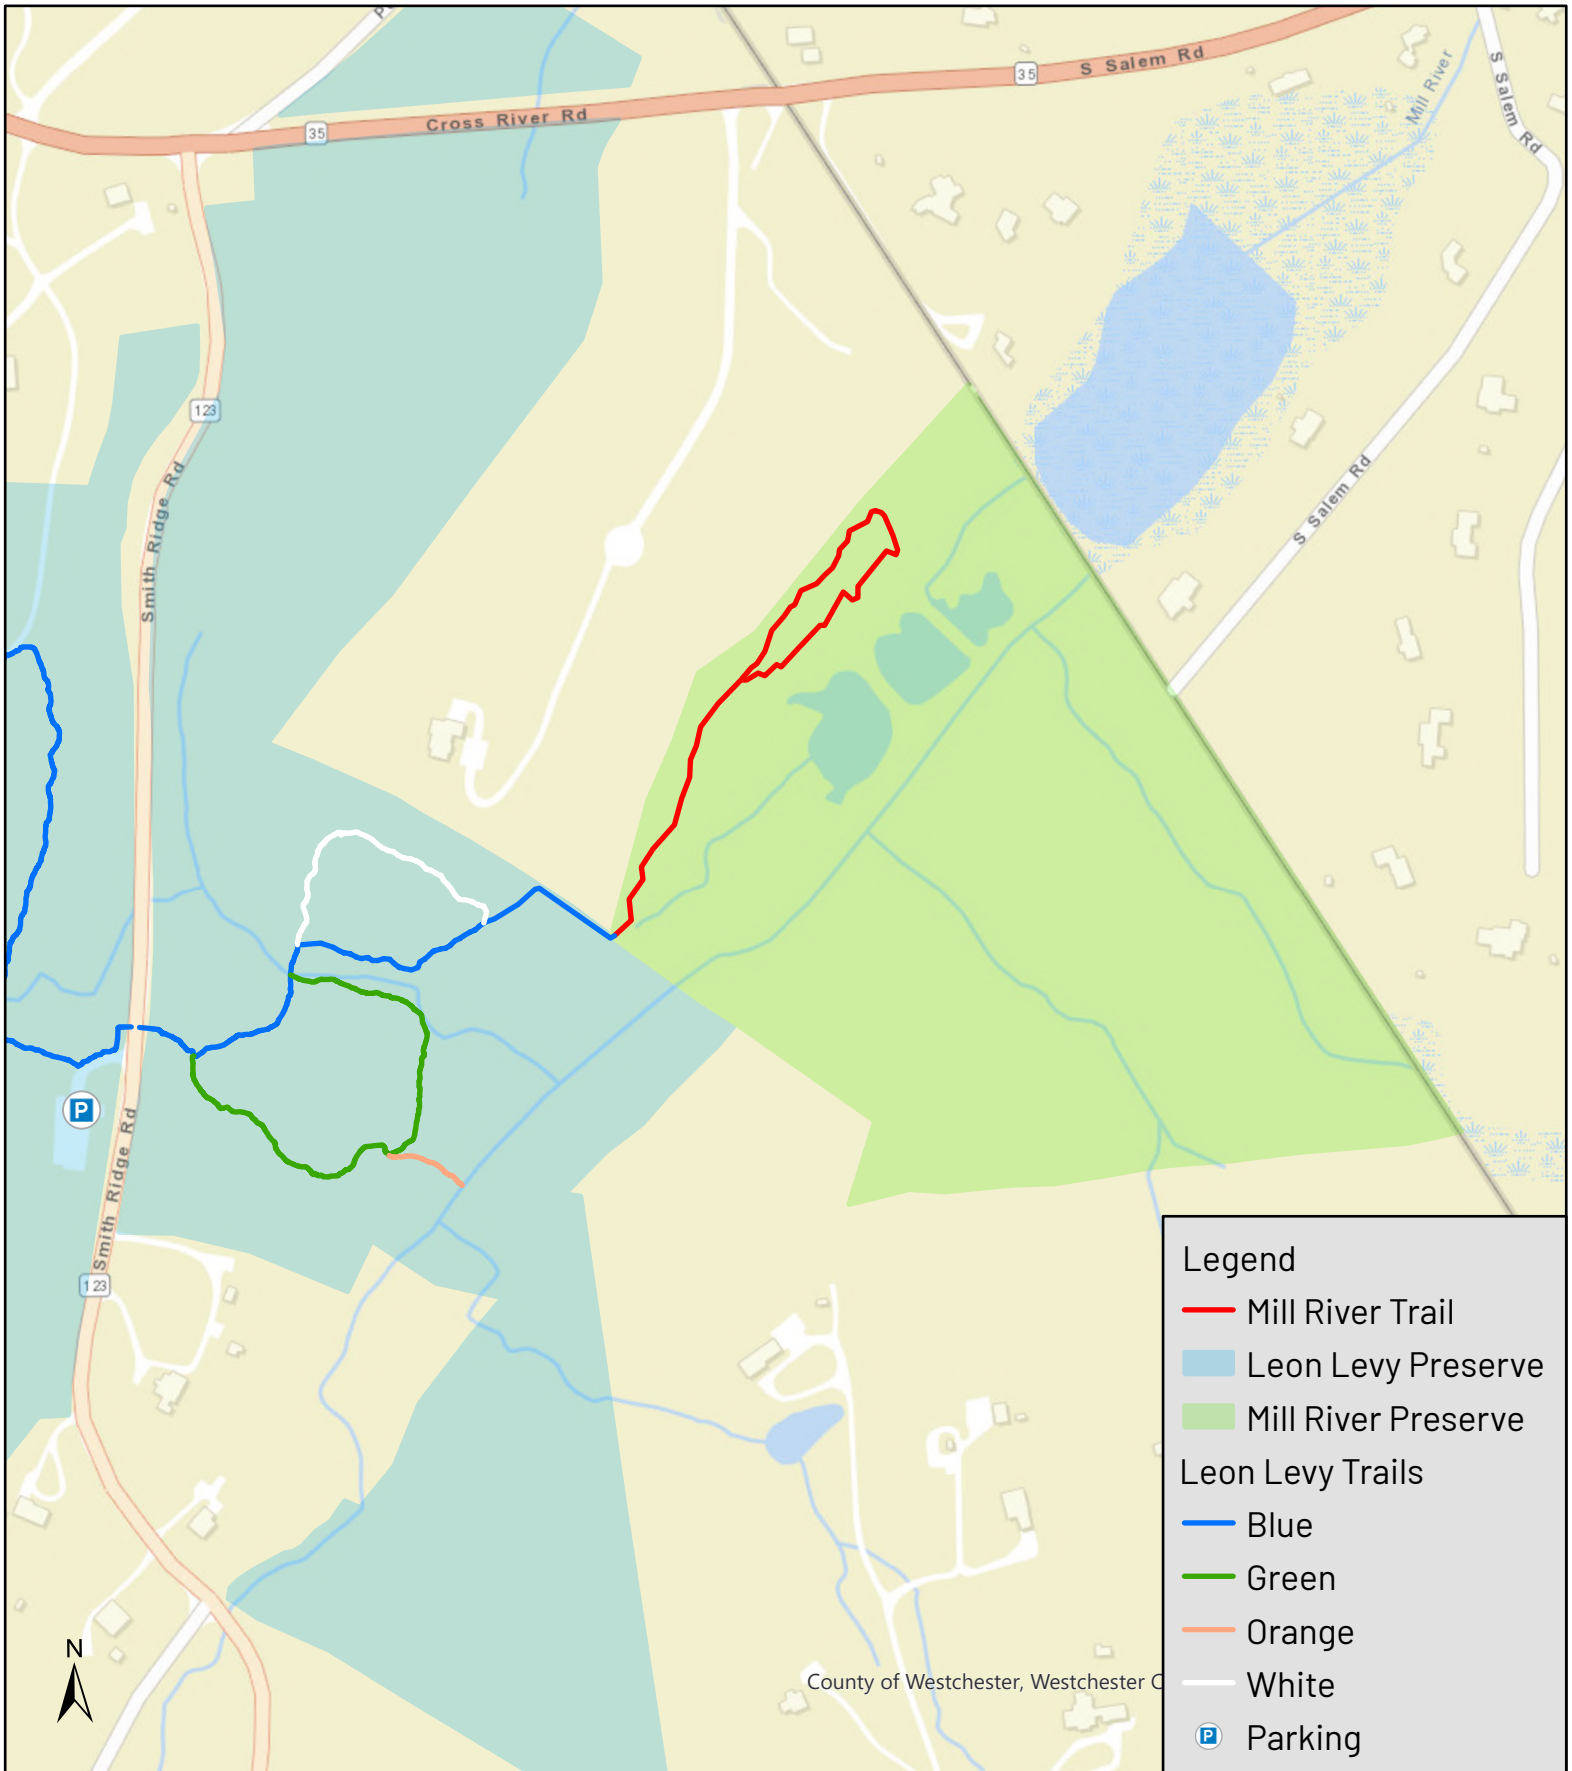

# Mill River Preserve

**Legend**

- Mill River Trail
- Leon Levy Preserve
- Mill River Preserve
- Leon Levy Trails**
- Blue
- Green
- Orange
- White
- Ⓟ Parking