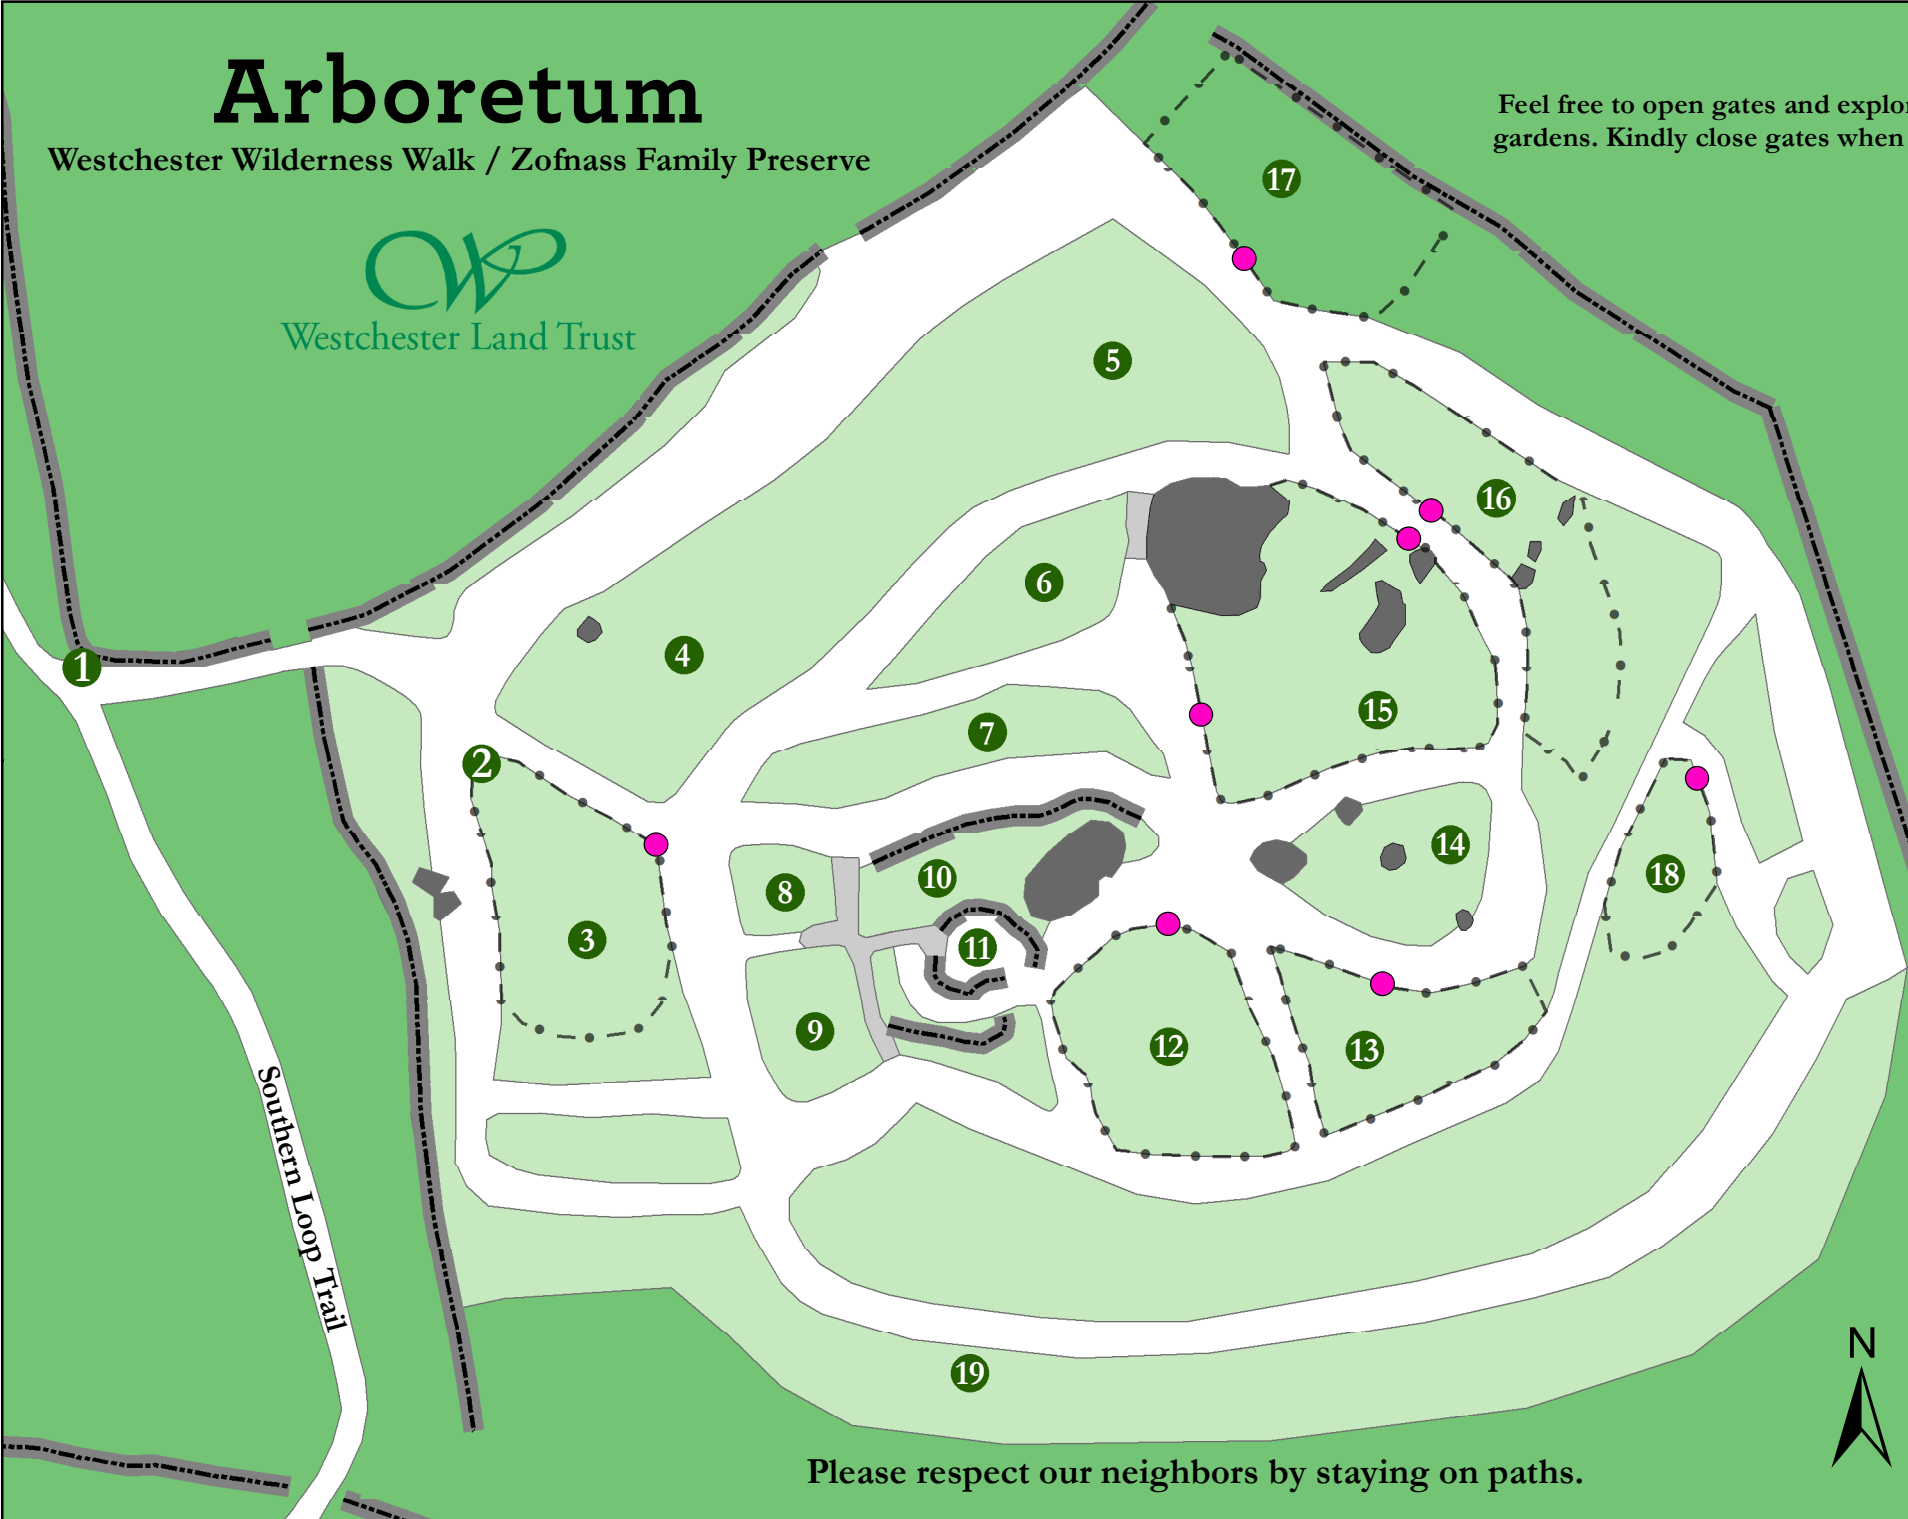

# Arboretum

Westchester Wilderness Walk / Zofnass Family Preserve

Feel free to open gates and explore the gardens. Kindly close gates when done.

- 1 Entrance
- 2 The Mailbox
- 3 Founding Garden
- 4 Magnolias / Lilacs
- 5 Viburnums
- 6 Hydrangeas
- 7 Cherry Walk
- 8 Grasses
- 9 Grasses
- 10 Garden 10
- 11 The Fort
- 12 Hibiscus / Rose of Sharon
- 13 Mixed Garden
- 14 Spireas
- 15 Perennials
- 16 Evergreen Walk
- 17 Rhododendron
- 18 Maples
- 19 Oaks

-  Gate
-  Fence
-  Stone Wall
-  Boulder
-  Stone Steps

Please respect our neighbors by staying on paths.

Updated 6/4/2021